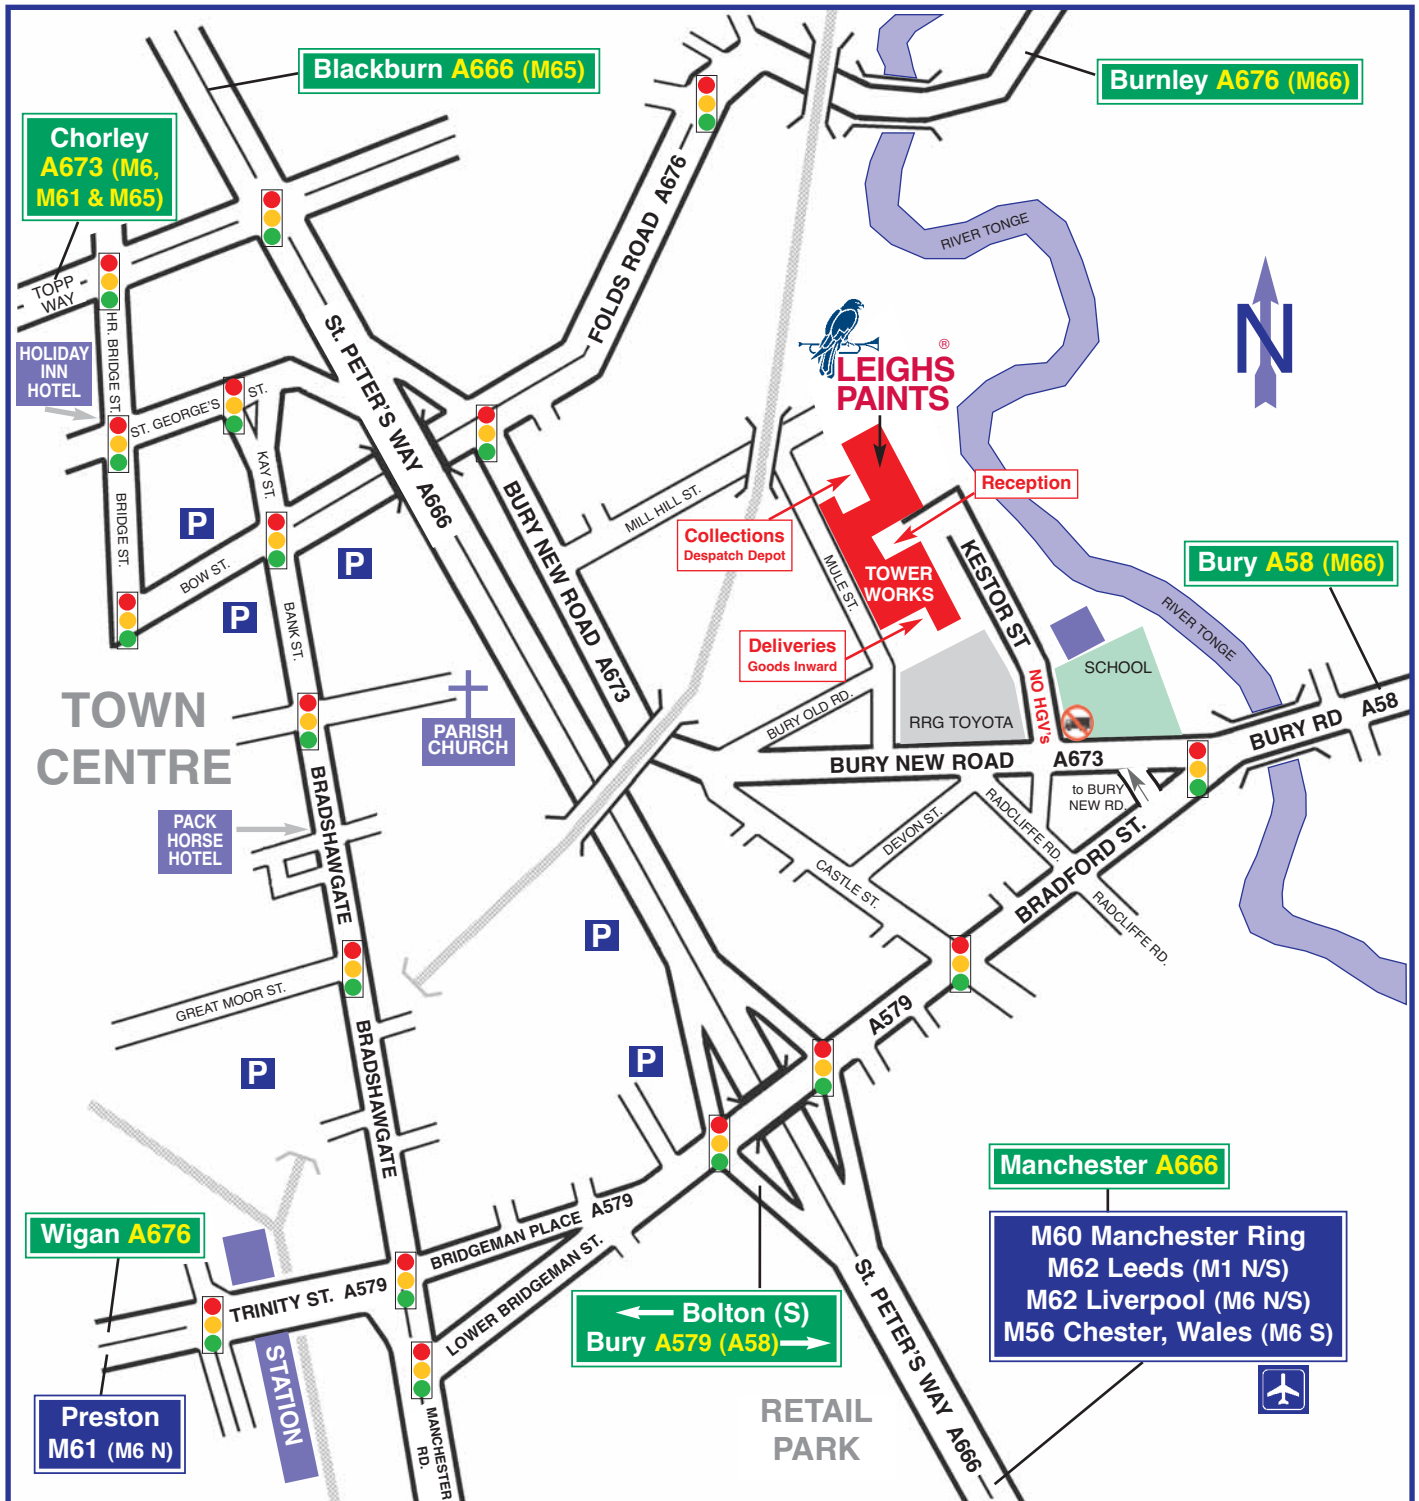

# Location Map

## Leighs Paints

Tower Works - Kestor Street - Bolton BL2 2AL

Tel: 01204 521771 - Fax: 01204 382115

e-mail: enquiries@leighspaints.co.uk

website: www.leighspaints.co.uk

**BY RAIL:** Bolton (Trinity Street) Railway Station. Taxis and buses available from outside the station. Tower Works is approx. 15 mins walk via Trinity Street, Bridgeman Place and Bradford Street.

**BY AIR:** Manchester International Airport is approx. 20 miles away (A666, M61, M60, M56). Regular train services run between the Airport and Bolton (Trinity Street) Railway Station.